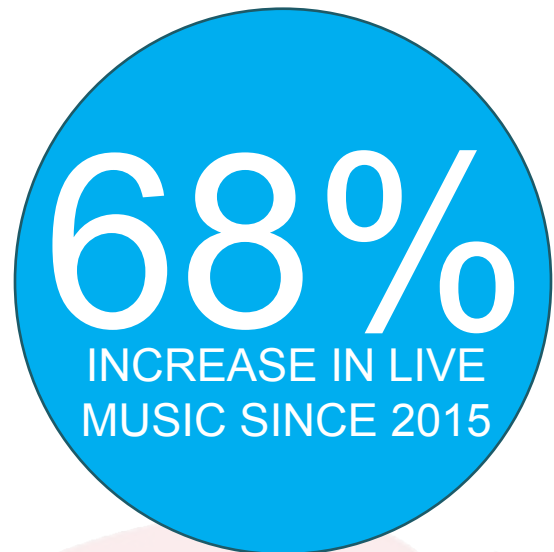

In summary, the live music census demonstrates a 5 year increase in live music in licensed venues. This is a strong testament to Adelaide's designation as an UNESCO City of Adelaide. It shows that across the state there were 1623 gigs across 309 venues in May 2019. This is a significant 68% increase in live music since 2015. The metropolitan area had 1332 gigs in 209 venues. This is 82% of live music across the state which also signals a small shift of musicians being more active in the metropolitan area.

Venues hosting a considerable 20+ gigs throughout May include; The Lion Hotel, Arkaba, Royal Oak, Malt Shovel Taphouse, Crown and Anchor, Gaslight Tavern, The Highway and Railway Hotel. New venues over this time include The Golden Wattle, Lion Arts Factory, Nineteen 10 and The Little Hunter to name a few. Additionally, some venues stand out as increasing their volume of live music including Adelaide Festival Centre, Bombay Bicycle Club, The Duke, Malt Shovel Taphouse and NINE 50.